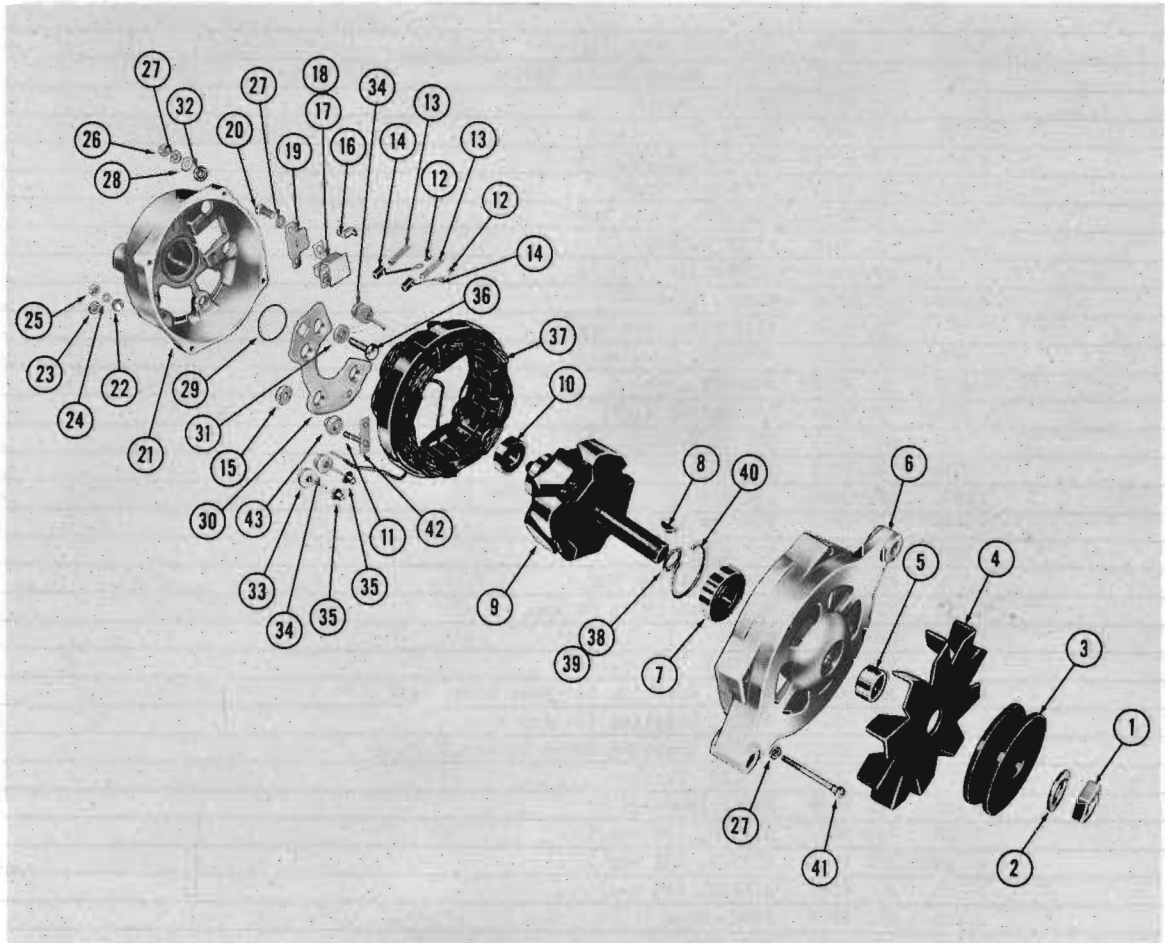

## ALTERNATOR

A.M. No. 317 6579 (34 Amp.) 165 01-10-80  
 A.M. No. 318 0110 (40 Amp.) 165 01-10-80  
 A.M. No. 318 0081 (55 Amp.) 165 01-10-80

Prestolite No. ALK-6302  
 Prestolite No. ALE-6303  
 Prestolite No. ALH-6303

KEY NO.	PRESTOLITE NUMBER	A. M. GROUP	A. M. PART NO.	DESCRIPTION	QUAN. REQ.
	3.005	320	9202	PARTS PACKAGE (Incl. all parts listed below which are coded with a #)	1
1	3.010	311	8776	NUT, Rotor Shaft Drive End	1
2	3.010	311	8777	LOCKWASHER, Rotor Shaft Drive End Nut	1
3	3.010	320	9013	PULLEY, Drive	1
4	3.010	320	9014	FAN, 34 Amp.	1
4	3.015	320	9174	FAN, 40 & 55 Amp.	1
5	3.005	320	9031	SPACER, Rotor Shaft	1
6	3.005	320	9140	HEAD, Drive End	1
7	3.005	320	9016	BEARING, Ball	1
8	3.017	320	3643	KEY, Woodruff (#6)	1
9	3.005	320	9146	ROTOR ASSY. (34 Amp.)	1
9	3.005	320	9175	ROTOR ASSY. (40 Amp)	1
9	3.005	320	9176	ROTOR ASSY. (55 Amp.)	1
10	3.005	320	9148	BEARING, Ball	1