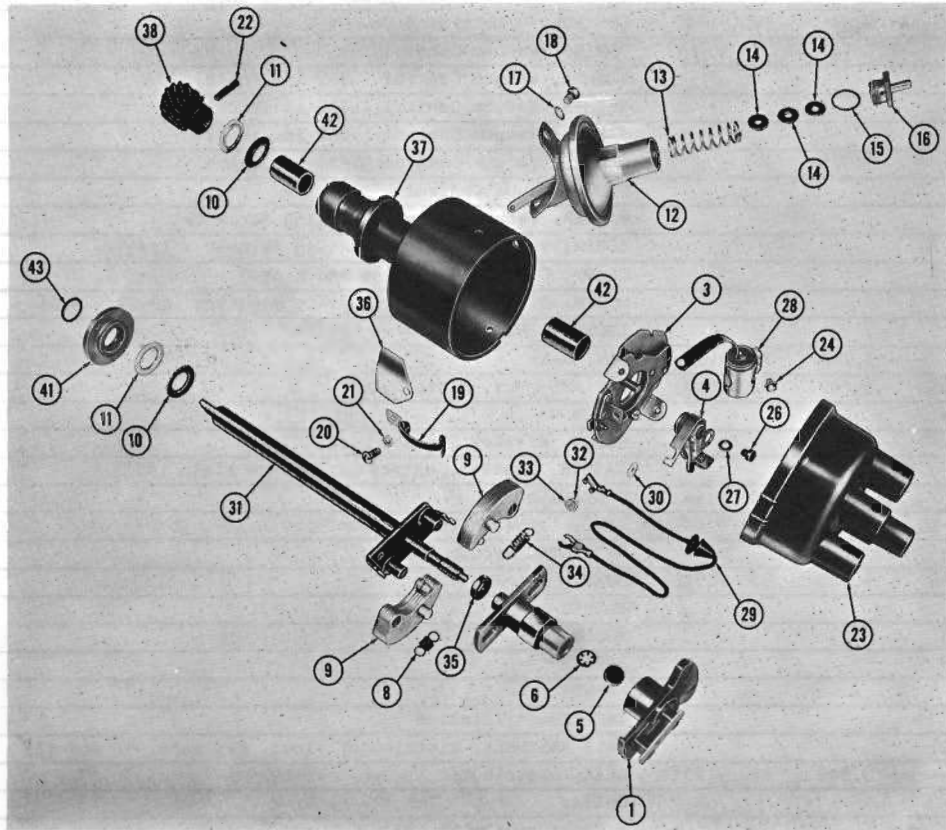

CANADIAN PECULIAR

DISTRIBUTOR 165 01-10 (OHV-199): 165 01-10-80 (OHV-232)

A.M. NO. 317 9094

AUTO-LITE NO. IDC-4601

KEY NO.	AUTO-LITE NUMBER	A.M. GROUP	A.M. PART NUMBER	DESCRIPTION	QUAN REQ.
1	IBR-1016	3.035	320 9056	ROTOR	1
3	IDC-2004	3.031	320 9173	PLATE, Breaker	1
4	IGS-2224-RB	3.031	320 9165	CONTACT SET, Ignition	1
5	IGH-28			WICK, Cam Sleeve (Felt)	1
6	X-3505			RING, Cam Snap	1
7	IGS-1100-RBD	3.030	320 9167	CAM AND STOP PLATE	1
8	IGC-219-AS	3.030	320 9172	SPRING SET, Governor Weight	1
9	IGC-2168-R			WEIGHT, Governor	2
10	IAO-10			WASHER, Drive Shaft Thrust (Inner-Upper)	1