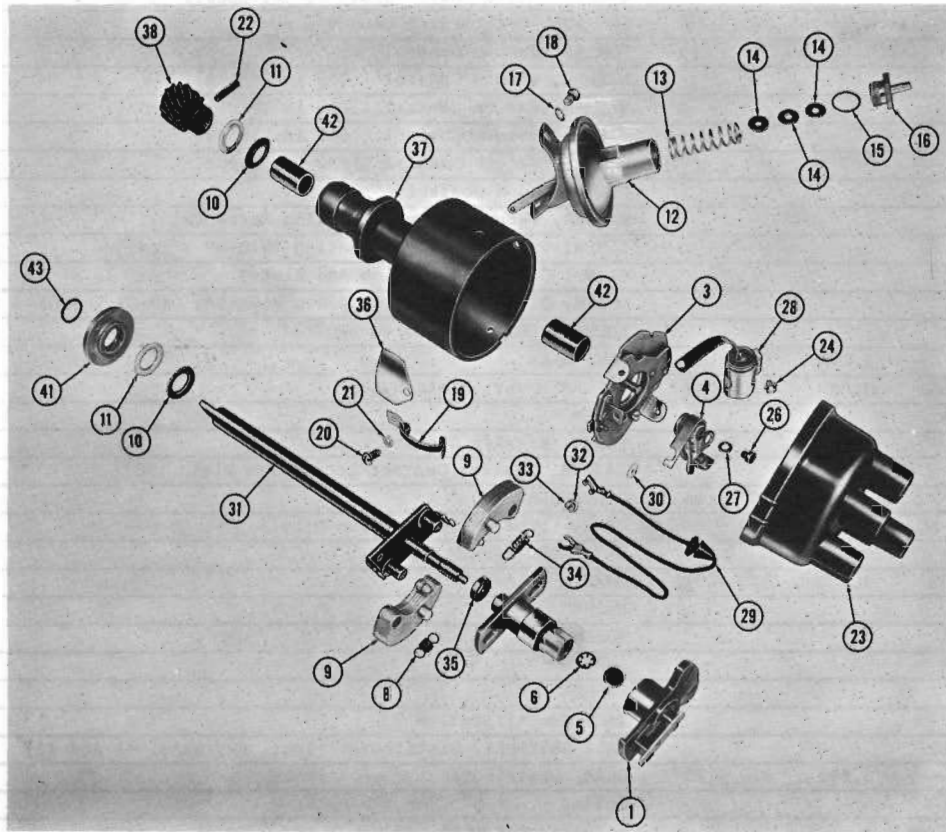

CANADIAN PECULIAR

DISTRIBUTOR 165 01-10 (OHV-199): 165 01-10-80 (OHV-232)

A.M. NO. 317 9094

AUTO-LITE NO. IDC-4601

KEY NO.	AUTO-LITE NUMBER	A.M. GROUP	A.M. PART NUMBER	DESCRIPTION	QUAN REQ.
1	IBR-1016	3.035	320 9056	ROTOR	1
3	IDC-2004	3.031	320 9173	PLATE, Breaker	1
4	IGS-2224-RB	3.031	320 9165	CONTACT SET, Ignition	1
5	IGH-28			WICK, Cam Sleeve (Felt)	1
6	X-3505			RING, Cam Snap	1
7	IGS-1100-RBD	3.030	320 9167	CAM AND STOP PLATE	1
8	IGC-219-AS	3.030	320 9172	SPRING SET, Governor Weight	1
9	IGC-2168-R			WEIGHT, Governor	2
10	IAO-10			WASHER, Drive Shaft Thrust (Inner-Upper)	1