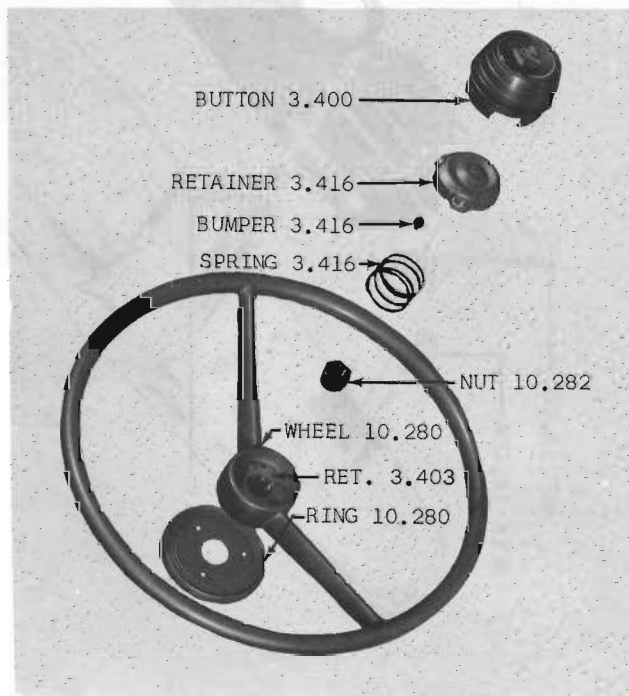

REAR LICENSE PLATE LAMP 60-61 02-05-06 (LWC): 60-61 10-20-80

STEERING WHEEL AND HORN BUTTON 60 01