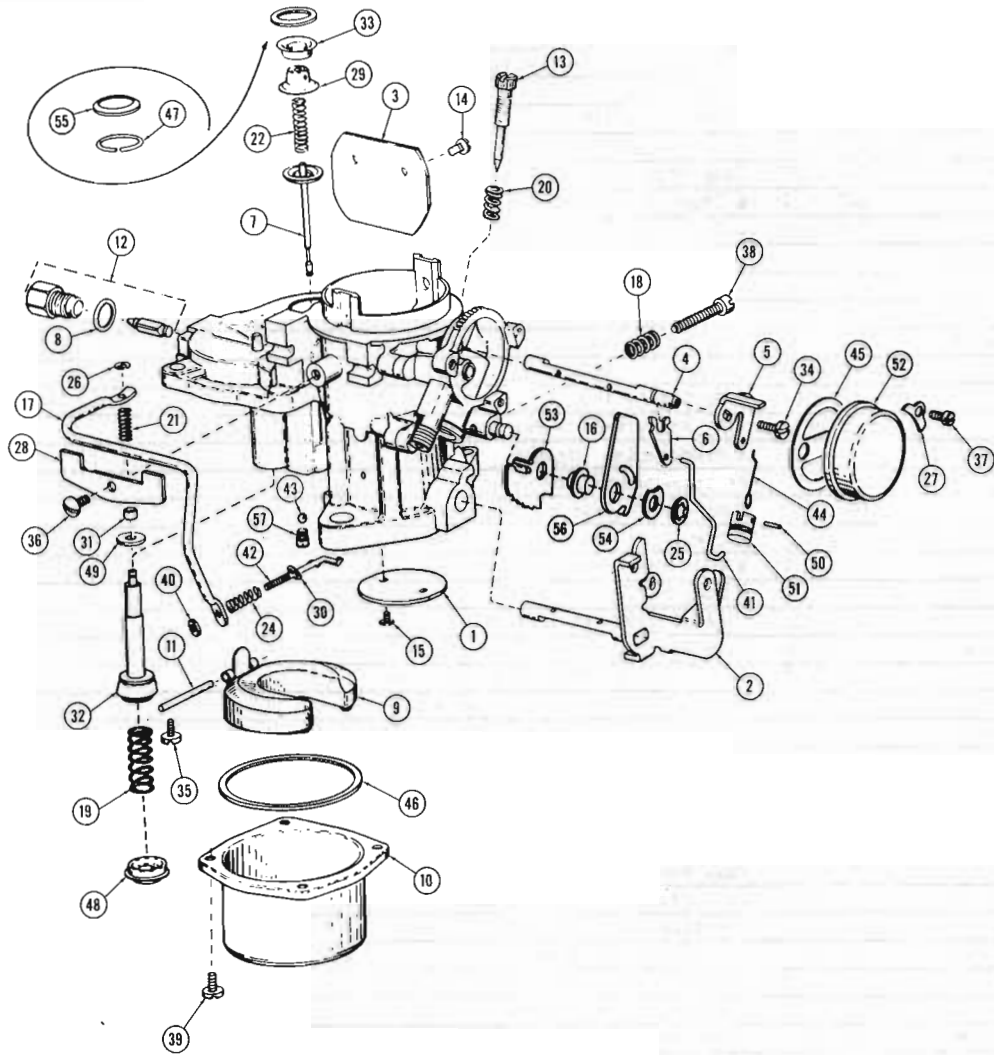

CANADIAN PECULIAR

CARBURETOR 165 10-80 (CAN-OHV-232-LDT)

A.M. NO. 317 8916

CARTER NO. RBS 37655

KEY NO.	CARTER NO.	A.M. NO.	DESCRIPTION	PER CAR
		320 3800	Assortment Kit (Includes all parts listed below which are coded with a φ)	
		320 9186	Metering Jet Package (Includes all parts listed below which are coded with a #)(Use for 5,000 Ft. Altitude)	1
		320 9184	Zip Kit (Includes all parts listed below which are coded with a *)	1
		317 6474	* Flange Gasket	2
1	2-99		Throttle Valve	1
2	3-15455		Throttle Shaft and Lever Assembly	1
3	7-270	320 6488	Choke Valve	1
		320 3870	φ Idle Port Rivet Plug	2
4	13-222	320 6490	Choke Shaft	1
5	14-757	320 6809	Choke Piston Lever	1
6		320 4319	Choke Lever	1
7	16-2725		#* Step Up Rod and Diaphragm Assembly (.725" x .062") Std.	1
8	20-203		Needle Seat Gasket	1